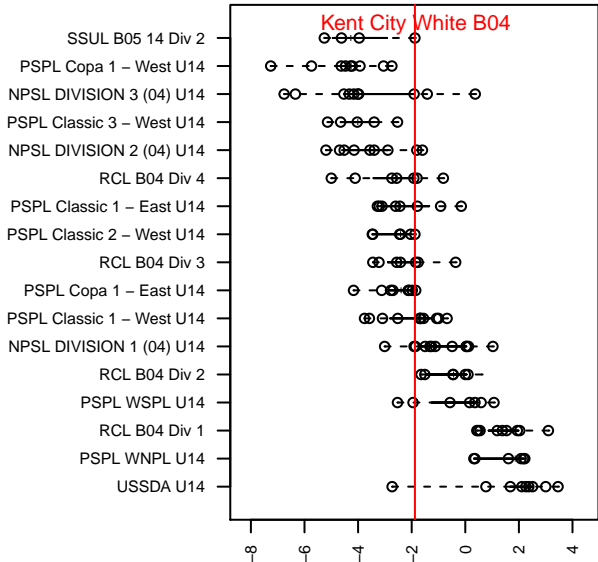

**attack and defense rating
relative to others at age
and all opponents in last 13 months**