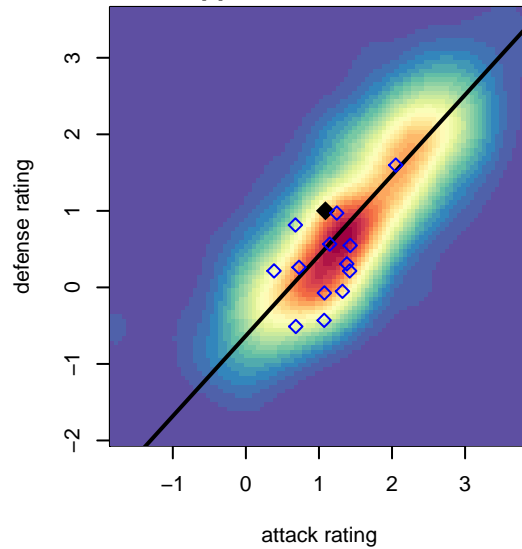

**attack and defense rating
relative to others at age
and all opponents in last 13 months**