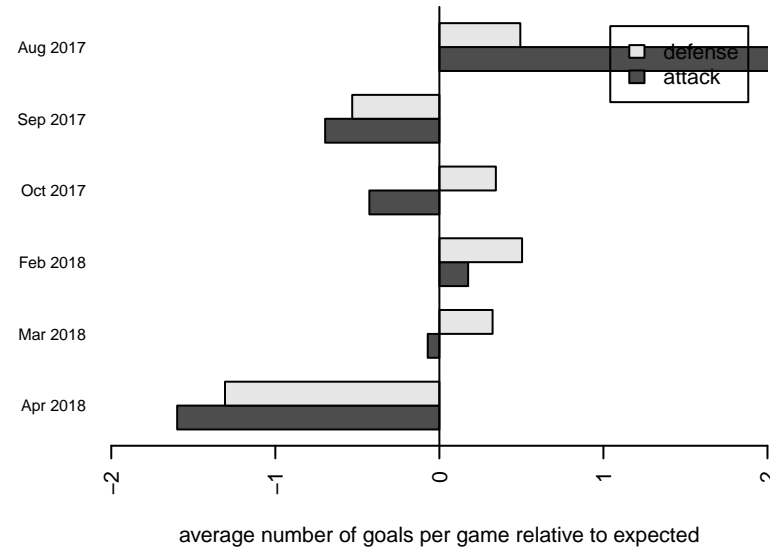

Performance relative to 13 month average