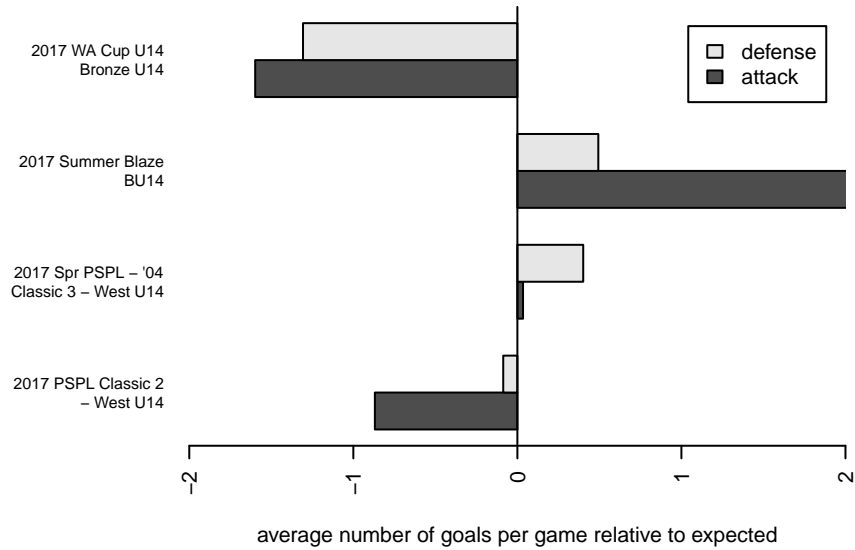

Performance relative to 13 month average