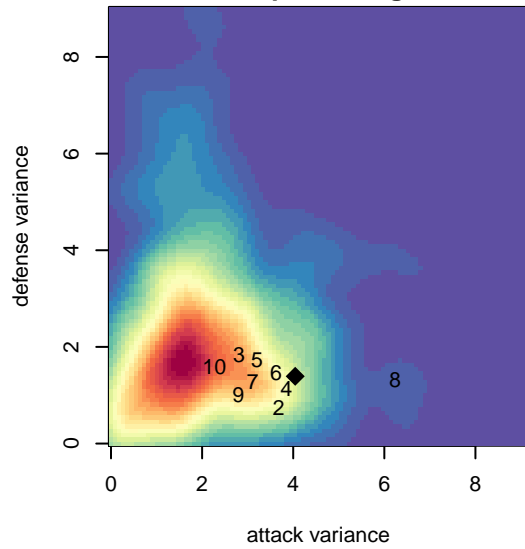

Kent City White B04

Kent City FC
 Kent, WA
 B04 total strength=1102
 attack=2.97 defense=2.72
 fall league = PSPL Classic 2 – West U14
 spr league = Spr PSPL – '04 Classic 3 – West I

alt names used:
 Kent City FC B04 White
 Kent City FC B04 White
 Kent City FC B04 White
 KENT CITY FC B04 WHITE (WA)

Venues played:
 2017 Summer Blaze BU14
 2017 PSPL Classic 2 – West U14
 2017 Spr PSPL – '04 Classic 3 – West U14
 2017 WA Cup U14 Bronze U14

**attack and defense variance (black dot)
relative to other teams
and top 10 in region**