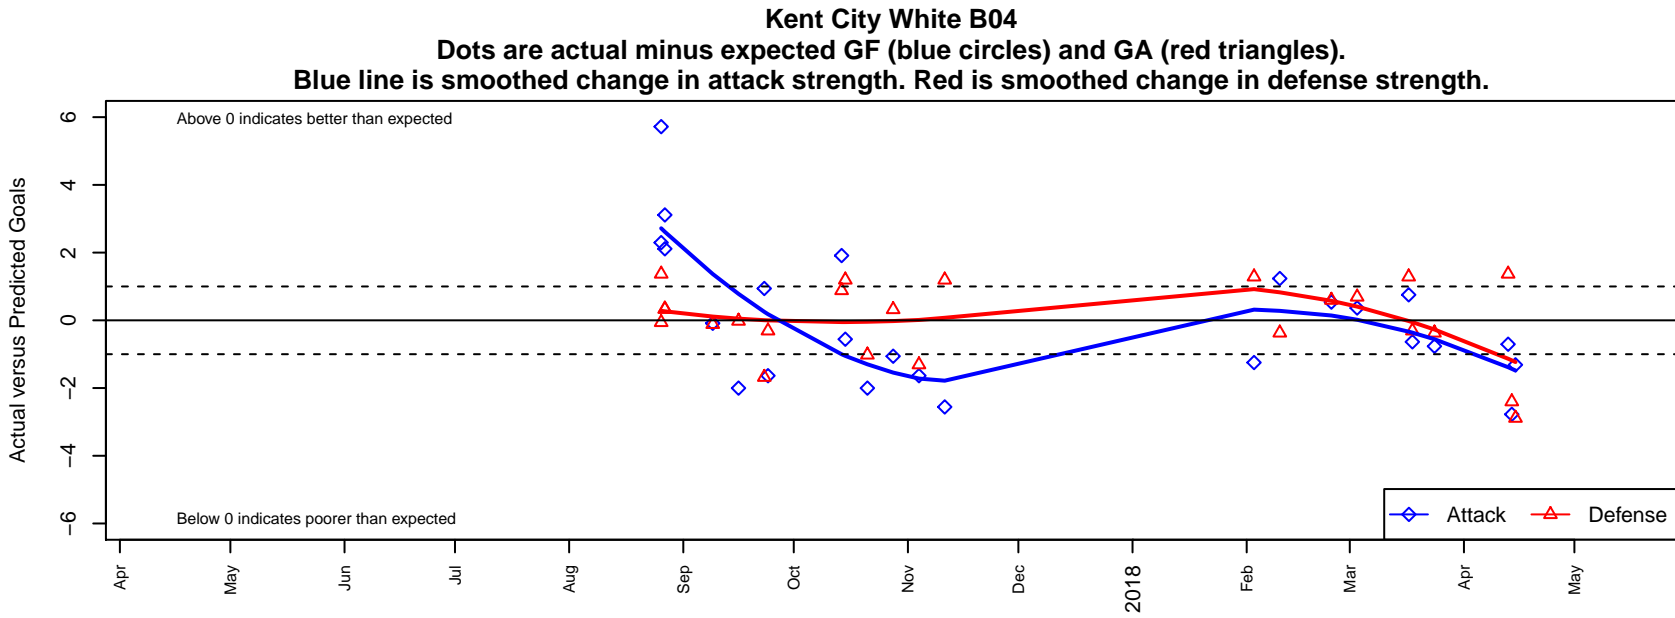

Kent City White B04

Kent City FC
 Kent, WA
 B04 total strength=1102
 attack=2.97 defense=2.72
 fall league = PSPL Classic 2 – West U14
 spr league = Spr PSPL – '04 Classic 3 – West I

alt names used:
 Kent City FC B04 White
 Kent City FC B04 White
 Kent City FC B04 White
 KENT CITY FC B04 WHITE (WA)

Venues played:
 2017 Summer Blaze BU14
 2017 PSPL Classic 2 – West U14
 2017 Spr PSPL – '04 Classic 3 – West U14
 2017 WA Cup U14 Bronze U14

**attack and defense variance (black dot)
relative to other teams
and top 10 in region**